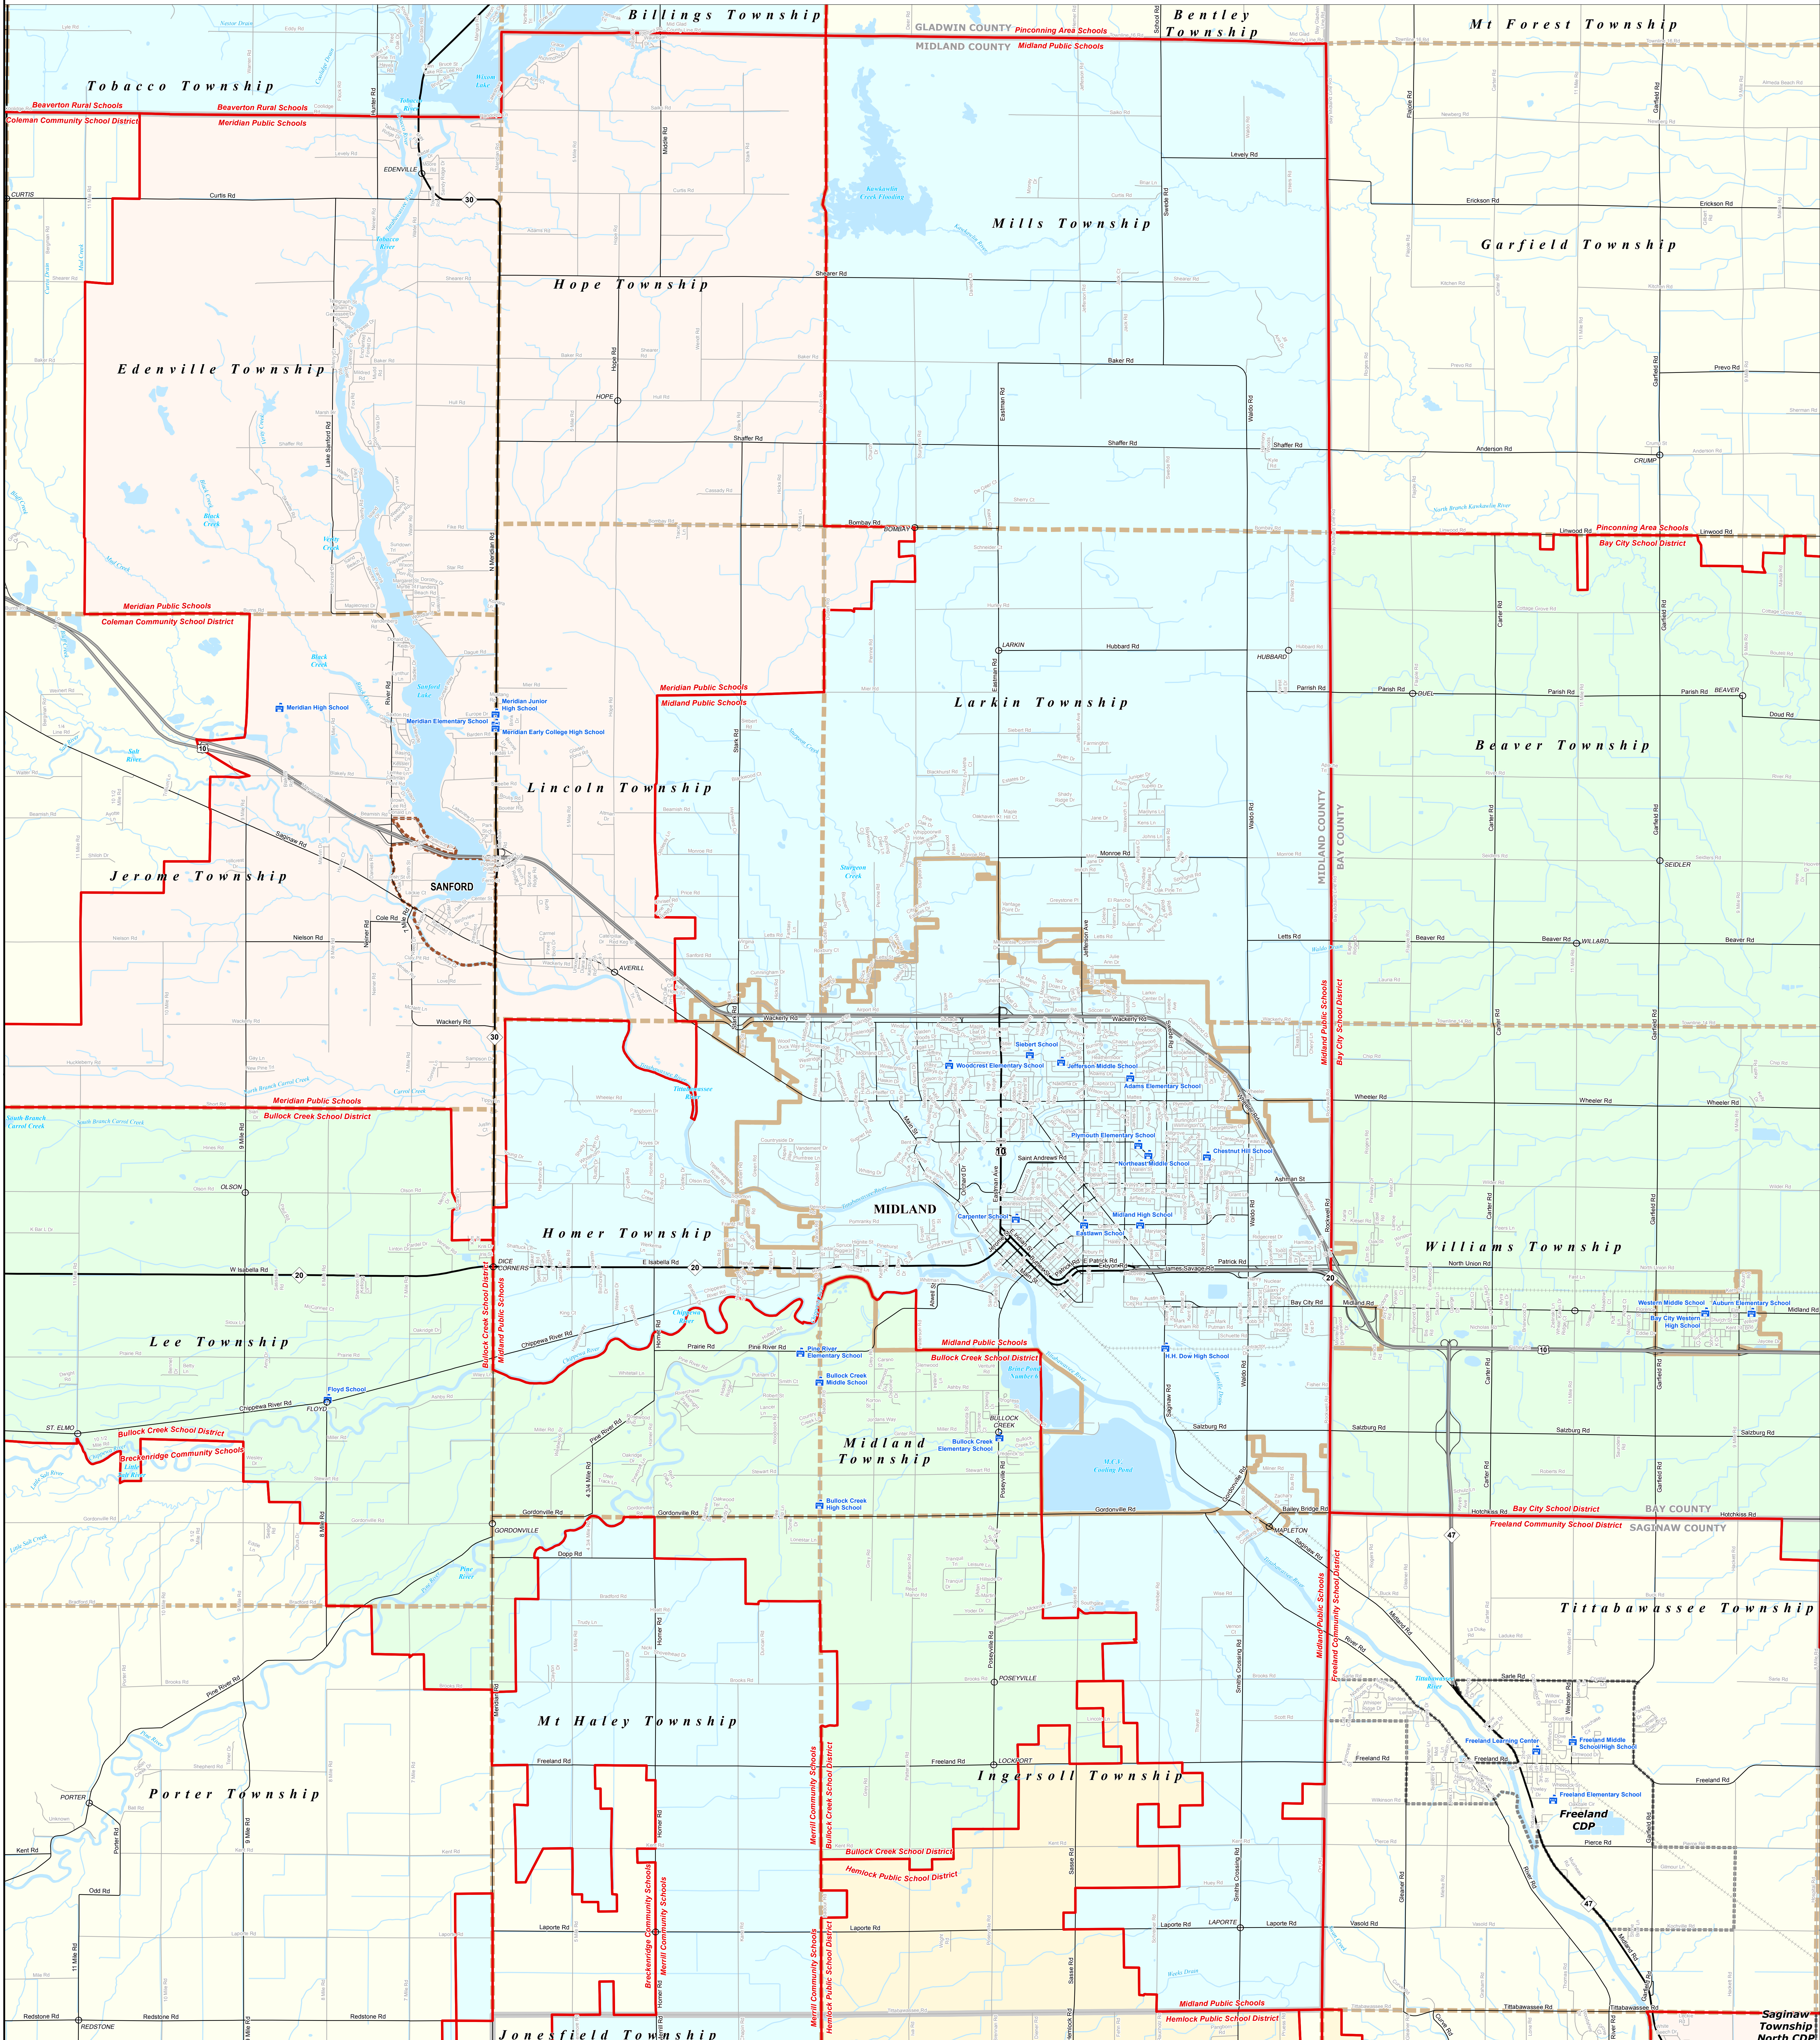

MIDLAND PUBLIC SCHOOLS

Midland County Educational Service Agency

0 0.25 0.5 1 Miles

*Note: Non K-12 School Districts identified with Asterisk (*) in Name

11/14/13

Legend - School District - County - City - Township - Village - Census Designated Place - School - Freeway - Highway - Primary Road - Local Road - Railroad - Water Feature - River, Stream, or Drain	Legend - Unincorporated Place - North

Source: Michigan Geographic Framework, v13a